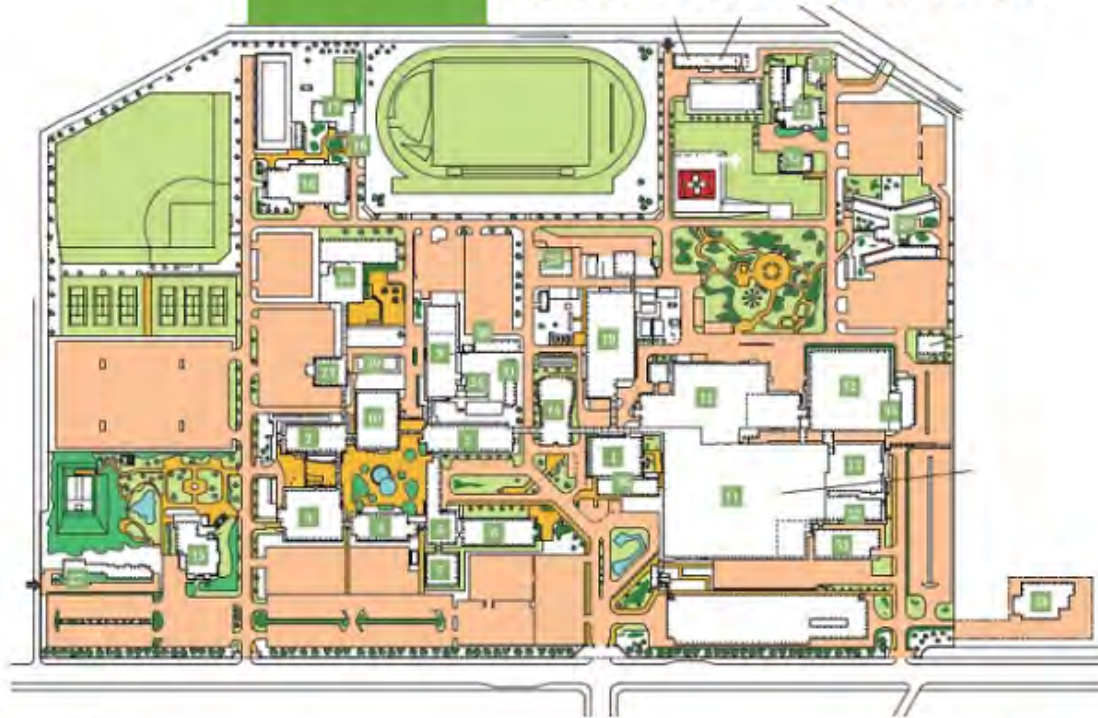

IZUMO
campus

SHIMANE UNIVERSITY CAMPUS MAP

1 Faculty of Medicine Administration Building	12 Ward A , B	21 Nursery School	33 Training Building for Young Doctors
2 Lecture Building	13 High Energy Treatment Building	21 Faculty of Medicine Assembly Hall	34 Advanced Trauma Center
3 Laboratory Building	14 Clinical Lecture Building	22 MRI-CT Equipment Building	35 Accommodation facility for child patients and their families (Dan Dan House)
4 Basic Research Building	14 Large Auditorium	23 Research Building 3	36 Onsite out-of-hospital Pharmacy (Zebra Building)
5 Clinical Research Building	14 Small Auditorium	24 RI Research Building	37 Childcare Facility
6 Collaborative Research Building	15 Health Service Center Izumo	25 Garbage Incinerator Room, Generator Room	
7 Collaborative Research Building 2	15 Cafeteria	26 School of Nursing Building	
8 Research Building 2	15 University Union Izumo	27 International House Izumo	
9 RI Experimental Facility	16 Gymnasium	28 Cooperative Research Center (Medical Liaison Division)	
9 Center for Scientific Research Support	17 Martial Arts Hall	29 Tutorial Building	
10 Library Building	18 Gym Equipment Storehouse	30 Collaborative Research Building 3	
10 Academic Affairs Division	19 Central Machinery Room	31 Collaborative Research Building 4	
11 Outpatient Clinics and Central Clinical Facilities	20 Nurse's Housing	32 Ward C	