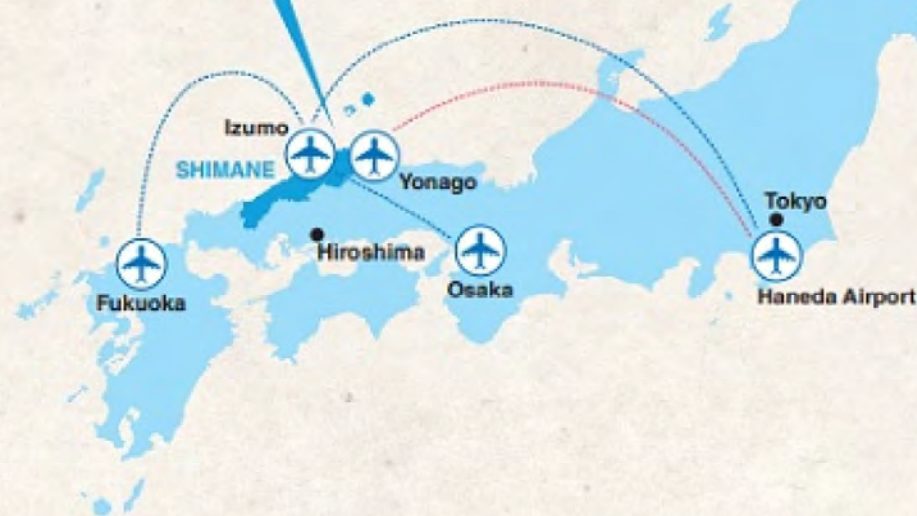

Access to Shimane University

Campus Transportation

Matsue Campus

AIRPLANE

Tokyo (Haneda) → Izumo 1h 25m
 Fukuoka → Izumo 1h 5m
 Osaka (Itami) → Izumo 55m
 Tokyo (Haneda) → Yonago -- 1h 20m

Shuttle bus from airport to Matsue Station

Izumo Airport → JR Matsue station 30m
 Yonago Airport → JR Matsue station 45m

TRAIN

Tokyo - Okayama - Matsue --- 6h 10m
 Fukuoka - Okayama - Matsue --- 4h 30m
 Osaka - Okayama - Matsue --- 3h 40m

Transportation from JR Matsue Station to Matsue campus

Izumo Airport → JR Izumoshi station 25m

TRAIN

Tokyo - Okayama - Izumoshi -- 6h 40m
 Fukuoka - Okayama - Izumoshi -- 5h
 Osaka - Okayama - Izumoshi -- 4h 10m

Transportation from JR Izumoshi Station to Izumo campus

By local bus → Izumo campus 10m
 By taxi → Izumo campus 10m